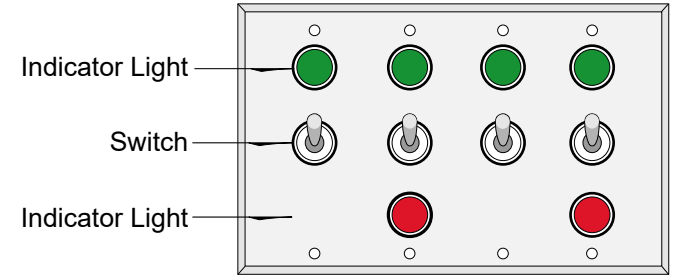

Switch: Switch with indicator lights

Switch plate: Stamped stainless steel pre-punched for switch(es) and indicator light(s)

ELECTRICAL

Input Voltage: 120VAC

FINISH

Custom Switch Label:

Product View

NOTE: Sign image may not exactly represent the finished product. For illustration purposes only.

Front View

Four Gang

Schematic View