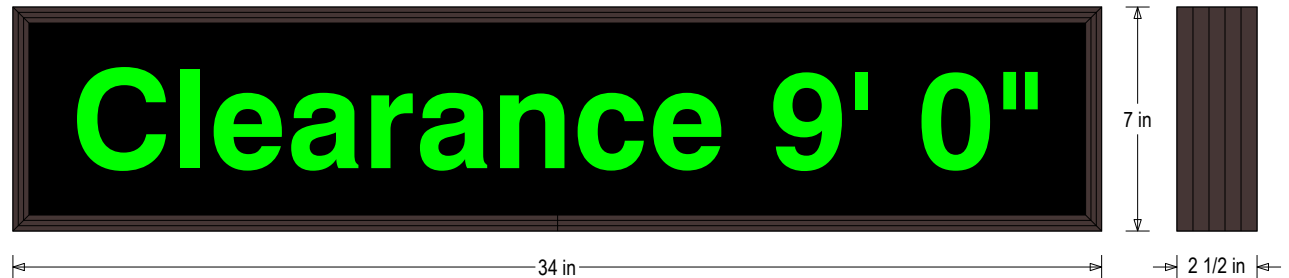

MESSAGE

Color: Black opaque

Font: Swiss 721 Bold BT

Illumination: Backlit with high intensity LEDs. Message blanks out when off

Sign Messages: See message table below

Product View

NOTE: Sign image may not exactly represent the finished product. For illustration purposes only.

MESSAGE	LED/COLOR	HEIGHT	AMPS
Clearance 9' 0"	Green Wide Angle LED	3.0"	0.347-0.150

NOTE: Above messages are independently controlled.

Frame Detail