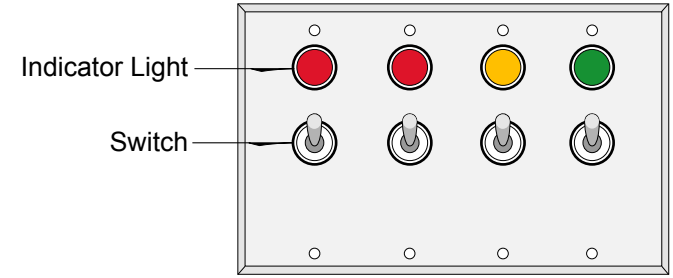

PRODUCT ID: 52962

Switch

MODEL

FG2222-RRAG SPST/120VAC

DIMENSIONS

4.5" H x 8.18" W x 1" D (est. 1.161 lbs)

CONSTRUCTION

Finish: Switch plate brushed stainless steel

Switch: Switch with indicator lights

Switch plate: Stamped stainless steel pre-punched for switch(es) and indicator light(s)

ELECTRICAL

Input Voltage: 120VAC

FINISH

Custom Switch Label:

Product View

NOTE: Sign image may not exactly represent the finished product. For illustration purposes only.

Front View

Four Gang

Schematic View