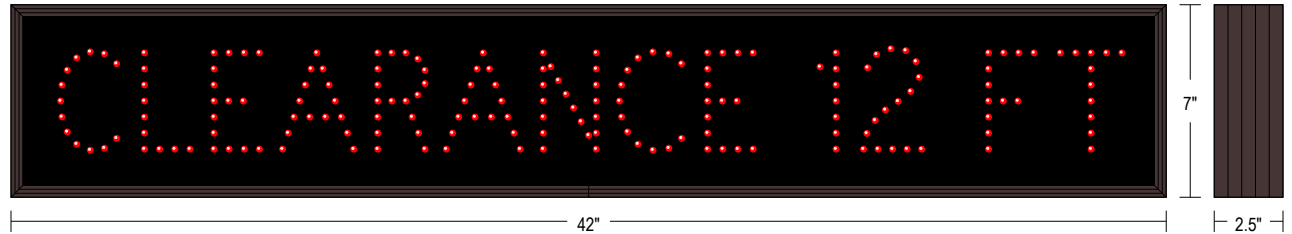

PRODUCT ID: 50877

Outdoor Blank-out LED Direct-view Sign

MODEL

TCL742R-M904/120-277VAC

DIMENSIONS

7" H x 42" W x 2.5" D (est. 10.267 lbs)

CLASS

CLASS: TCL Series

Control Method: Switch (not included) or external relay.

CONSTRUCTION

Back Construction: 0.050" Lift-n-Shift Back

Cabinet: 1-piece, corrosion resistant, extruded aluminum frame, 2.5" deep.

Face Material: 1/8" impact resistant, smoke-tinted acrylic (5109)

Faces: Single Faced Sign

Finish: Duranodic Bronze

Mounting Channel: None

ELECTRICAL

Flashing: Not Included

Input Voltage: 120-277 VAC

Photodimming: None

UL/cUL Listed: Listed for wet locations

MESSAGE

Illumination: Super bright direct view LEDs. Message blanks out when off.

Sign Messages: See message table below

Product View

NOTE: Sign image may not exactly represent the finished product. For illustration purposes only.