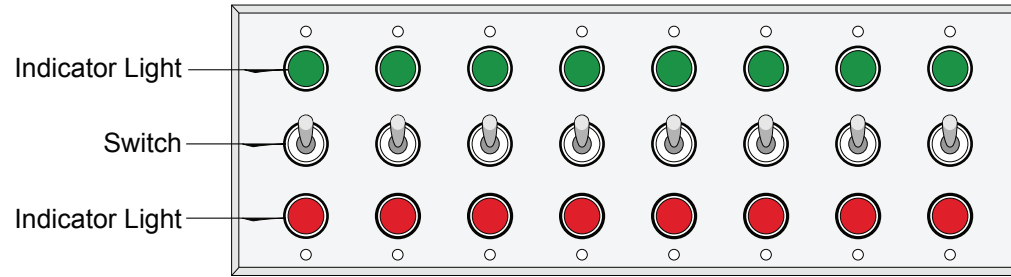

PRODUCT ID: 49443

Switch

MODEL

EG33333333 SPDT/277VAC

DIMENSIONS

4.5" H x 15.5" W x 1" D (est. 2.82 lbs)

CONSTRUCTION

Finish: Switch plate brushed stainless steel

Switch: Switch with indicator lights

Switch plate: Stamped stainless steel pre-punched for switch(es) and indicator light(s)

ELECTRICAL

Input Voltage: 277VAC

FINISH

Custom Switch Label:

Product View

NOTE: Sign image may not exactly represent the finished product. For illustration purposes only.

Front View

Eight Gang

Schematic View