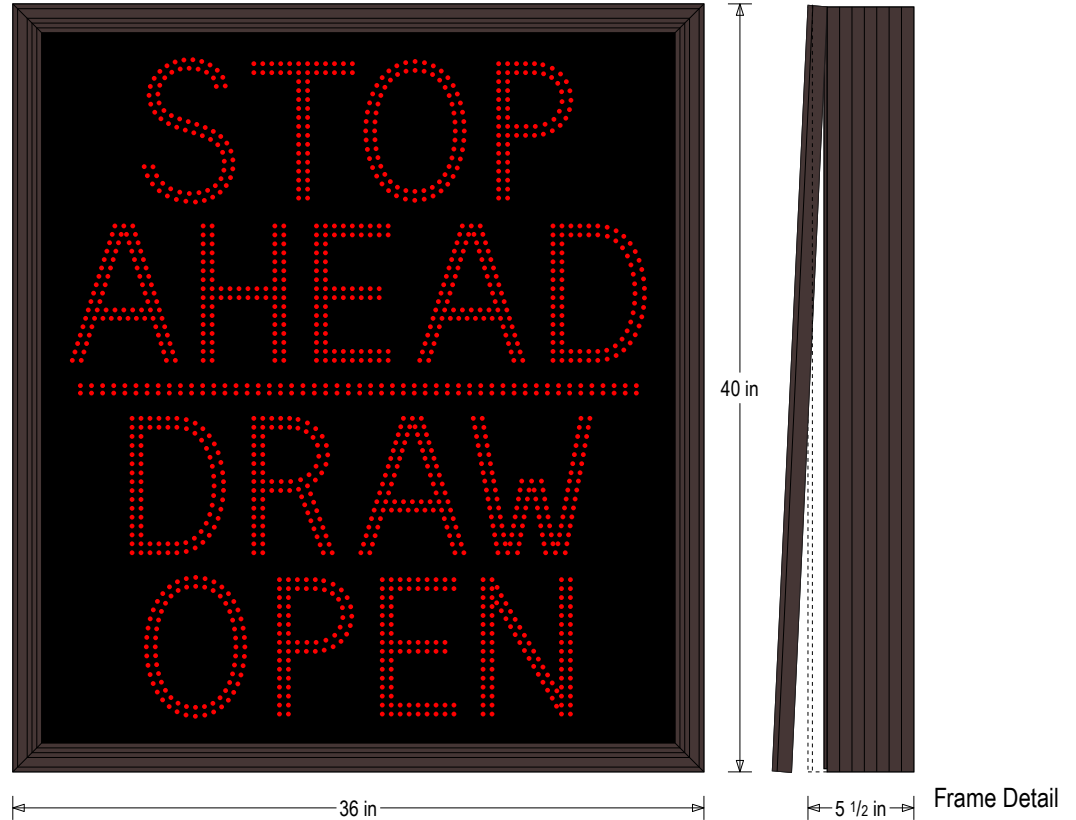

PRODUCT ID: 49201

Outdoor Blank-out LED Direct-view Sign

MODEL

TCL4036R-M520DS/120-277VAC

DIMENSIONS

40" H x 36" W x 5.5" D (est. 68.657 lbs)

CLASS

CLASS: TCL Series

UL/cUL Listed: Listed for wet locations

MESSAGE

Illumination: Super bright direct view LEDs. Message blanks out when off.

Sign Messages: See message table below

Product View

NOTE: Sign image may not exactly represent the finished product. For illustration purposes only.

MESSAGE

LED/COLOR

HEIGHT

AMPS

STOP AHEAD ---- DRAW OPEN

Red Wide Angle LED

7.0"

0.667-0.289