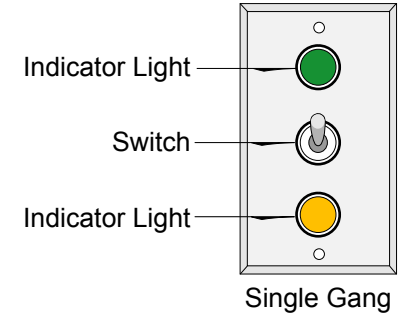

PRODUCT ID: 37430

Switch

MODEL

SG3-GA SPDT/120VAC

DIMENSIONS

4.5" H x 2.75" W x 1" D (est. 0.721 lbs)

CONSTRUCTION

Finish: Switch plate brushed stainless steel

Switch: Switch with indicator lights

Switch plate: Stamped stainless steel pre-punched for switch(es) and indicator light(s)

ELECTRICAL

Input Voltage: 120VAC

FINISH

Custom Switch Label:

Product View

NOTE: Sign image may not exactly represent the finished product. For illustration purposes only.

Front View

Schematic View