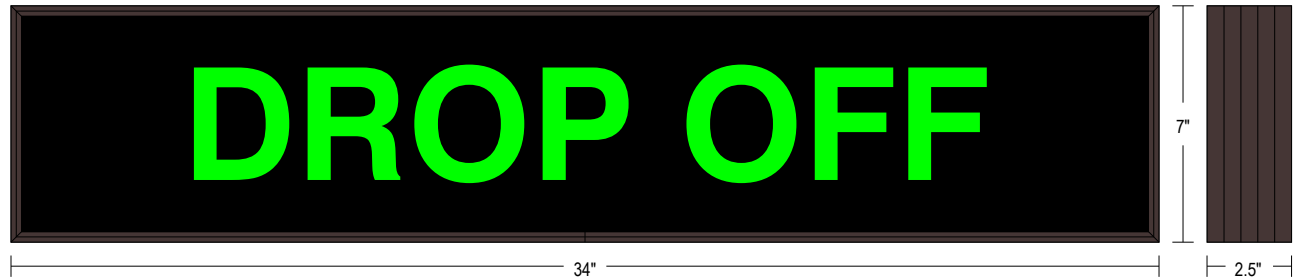

PRODUCT ID: 31000

Outdoor Blank-out LED Backlit Sign

MODEL

PHX734G-155/120-277VAC

DIMENSIONS

7" H x 34" W x 2.5" D (est. 7.725 lbs)

CLASS

Class: PHX Series

MESSAGE

Color: Black opaque

Font: Swiss 721 Bold BT

Illumination: Backlit with high intensity LEDs. Message blanks out when off

Sign Messages: See message table below

Product View

NOTE: Sign image may not exactly represent the finished product. For illustration purposes only.

| MESSAGE | LED/COLOR | HEIGHT | AMPS |
|----------|----------------------|--------|-------------|
| DROP OFF | Green Wide Angle LED | 3.5" | 0.347-0.150 |

NOTE: Above messages are independently controlled.