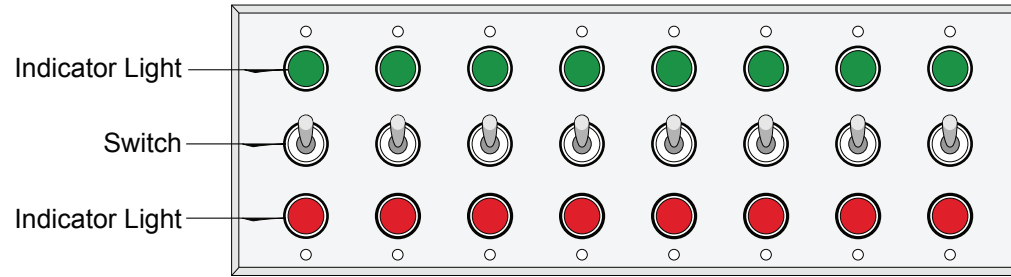

PRODUCT ID: 2495

Switch

MODEL

EG33333333 SPDT/120VAC

DIMENSIONS

4.5" H x 15.5" W x 1" D (est. 1.54 lbs)

CONSTRUCTION

Finish: Switch plate brushed stainless steel

Switch: Switch with indicator lights

Switch plate: Stamped stainless steel pre-punched for switch(es) and indicator light(s)

ELECTRICAL

Input Voltage: 120VAC

FINISH

Custom Switch Label:

Product View

NOTE: Sign image may not exactly represent the finished product. For illustration purposes only.

Front View

Eight Gang

Schematic View