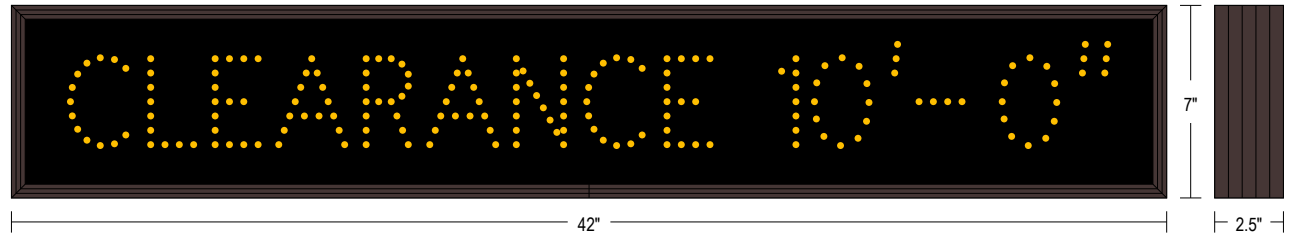

PRODUCT ID: 10921

Outdoor Blank-out LED Direct-view Sign

MODEL

TCL742A-C426/120-277VAC

DIMENSIONS

7" H x 42" W x 2.5" D (est. 10.267 lbs)

CLASS

CLASS: TCL Series

Faces: Single Faced Sign

Finish: Duranodic Bronze

Mounting Channel: None

ELECTRICAL

Flashing: Not Included

Input Voltage: 120-277 VAC

Photodimming: None

UL/cUL Listed: Listed for wet locations

MESSAGE

Illumination: Super bright direct view LEDs. Message blanks out when off.

Sign Messages: See message table below

Product View

NOTE: Sign image may not exactly represent the finished product. For illustration purposes only.

MESSAGE	LED/COLOR	HEIGHT	AMPS
CLEARANCE 10'- 0"	Amber Wide Angle LED	3.125"	0.087-0.038

NOTE: Above messages are independently controlled.

Frame Detail