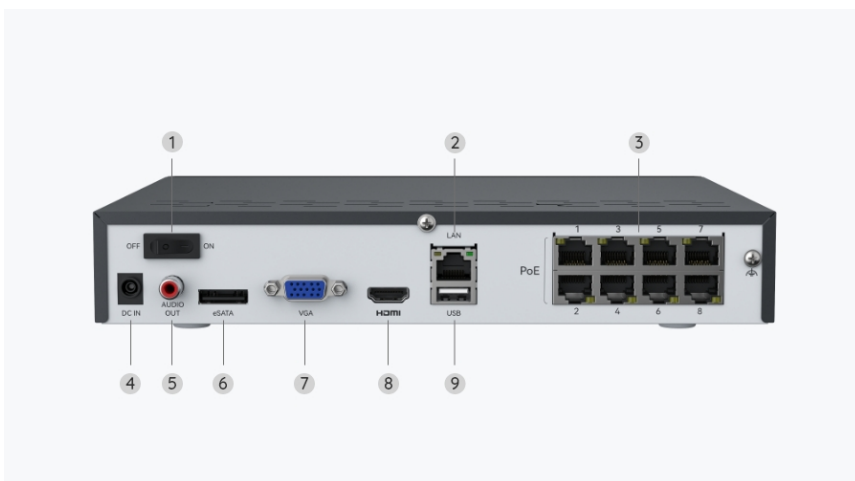

RLK8-800V4

4K 125° IK10 Vandal-Proof PoE Security System

- 4K UHD with Spotlight Night Vision
- 125° Super-Wide Viewing Angle
- IK10 Vandal-Proof
- 8-Channel NVR with 2TB HDD

Specifications

Video & Audio	
Image Sensor	1/2.49" CMOS sensor
Resolution	3840×2160(8 Megapixels)@20FPS
Lens	f=2.8mm F2.0
Video Compression	H.265 (more than 5MP); H.264 (others)
Field of View	Horizontal: 105° Vertical: 56° Diagonal: 125°
Infrared Night Vision	Up tp 30 meters(100ft); LED: 2pcs/2W/850nm (auto-switching with IR-cut filter)
Color Night Vision	With spotlights: 2pcs/3W/3000K (adjustable)
Frame Rate	Main stream: 2fps - 20fps (default: 20fps) Sub stream: 4fps - 15fps (default: 10fps)

Code Rate	Main stream: 1024Kbps - 8192Kbps (default: 6144Kbps) Sub stream: 64Kbps - 512Kbps (default: 256Kbps)
Audio	Two-way audio
Power Requirements	
PoE	IEEE 802.3af, 48V, active
DC Power	DC 12.0V 1A, <12W
Interface	
Power Port	DC power port
Ethernet Port	One 10M/100Mbps; RJ45
Reset Button	YES
Audio In/Out	Built-in microphone and speaker
Other Features	
Smart Alarm	Motion detection; person detection; vehicle detection; animal detection
Recording Modes	Motion-triggered recording (default); scheduled recording; 24/7 recording
Working Environment	
Operating Temperature	-10°C to 55°C (14°F to 131°F)
Operating Humidity	10% to 90%
Weatherproof	IP67
Mechanical	
Dimensions	Φ117 × 86mm
Weight	604g
Warranty	
Limited Warranty	2-year limited warranty. For support, visit https://support.reolink.com/hc/en-us/ .

Gallery & Specs

1. Microphone
2. Metal Housing
3. Spotlight
4. Lens
5. IR LED
6. Daylight Sensor

1. Power Port
2. Ethernet Port
3. Waterproof Lid

1. USB Port
2. Power LED & HDD LED
3. Control Panel

1. On/Off Switch
2. Network
3. RJ45
4. Power Input
5. Audio Out
6. eSATA Port
7. VGA Port
8. HDMI Port
9. USB Port