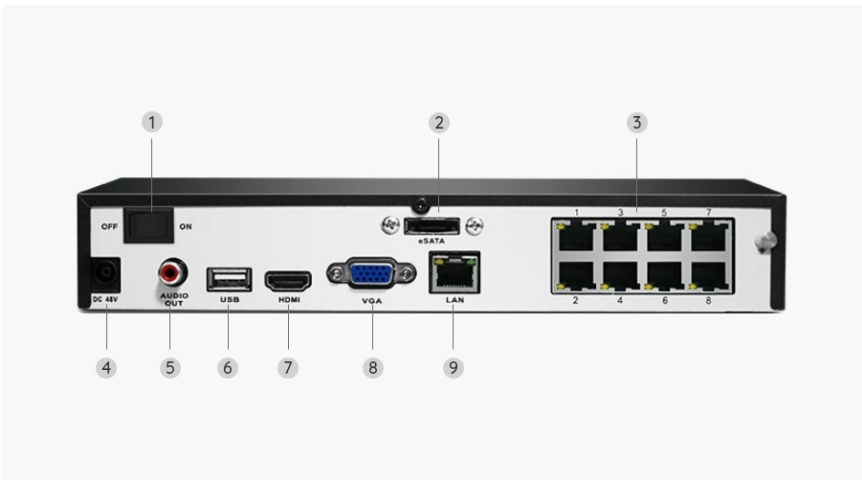

Power	
PoE	IEEE 802.3af, 48V active
DC Power	DC 12.0V 2A, <12W
Interface	
Power	DC power port
System	Reset button
Ethernet	One 10M/100Mbps RJ45
Storage	microSD card slot (max. 256GB)
Audio	Built-in microphone and speaker
Pan & Tilt	
Pan & Tilt Range	Pan: 355°, Tilt: 0°~90°
Pan Speed	2.5°-90°/s (Adjustable speed)
Tilt Speed	1.5°-60°/s (Adjustable speed)
Preset Points	32
Auto Tracking	Support
Software Features	
Frame Rate	Main Stream: 2fps - 25fps Sub Stream: 4fps - 20fps
Code Rate	Main Stream: 4096Kbps -8192Kbps Sub Stream: 128Kbps -1228Kbps
Browsers Supported	Edge, Chrome, Firefox, Safari
OS Supported	PC: Windows, Mac OS; Smartphone: iOS, Android
Smart Alarms	Motion detection/Human detection/ Vehicle detection/Animal detection
Recording Modes	Motion record/Schedule record (Default: Motion record)
Tracking Method	Digital Tracking; Pan/Tilt Tracking First; Digital Tracking First

Gallery & Specs

1. Infrared LED
2. Lens
3. Mic
4. Daylight Sensor
5. Spotlight

- 1. microSD Card Slot
- 2. Press Button

- 1. USB Port
- 2. Power LED/HDD LED
- 3. Control Panel

- 1. On/Off Switch
- 2. eSATA
- 3. Rj45
- 4. Power Input
- 5. Audio Out
- 6. USB Port
- 7. HDMI Port
- 8. VGA Port
- 9. Network