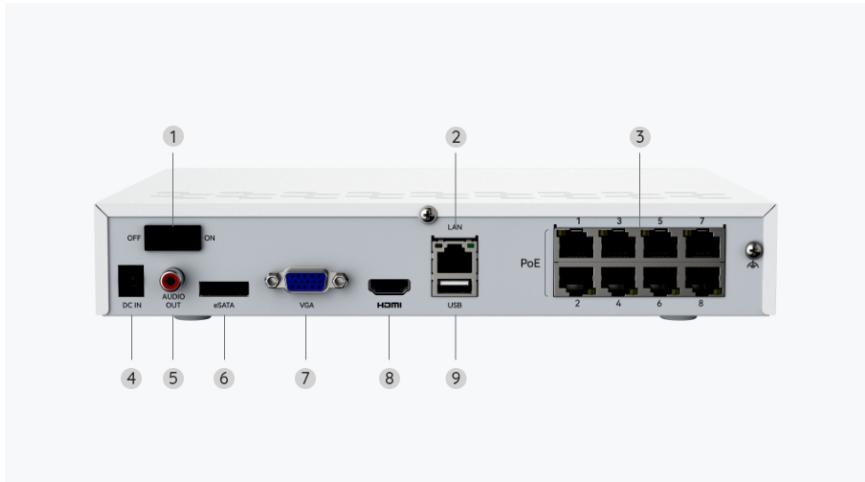

## Gallery & Specs

1. Bracket
2. Daylight sensor
3. 3000K warm light
4. Microphone
5. Lens
6. IR LEDs

- 1. Speaker
- 2. Heat dissipation holes
- 3. Reset hole
- 4. microSD card slot

- 1. Power port
- 2. Network port
- 3. Waterproof lid

- 1. USB Port
- 2. Power LED & HDD LED

1. On/Off Switch
2. Network
3. RJ45
4. Power Input
5. Audio Out
6. eSATA
7. VGA Port
8. HDMI Port
9. USB Port

[www.reolink.com](http://www.reolink.com)