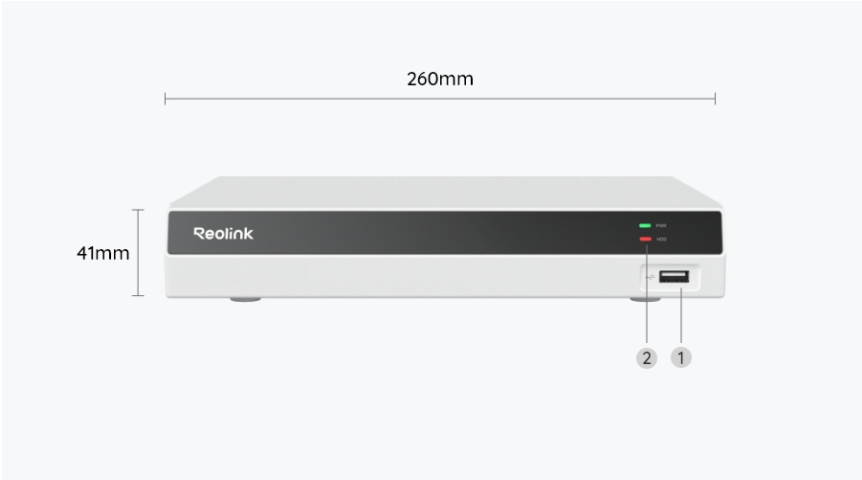

## Gallery & Specs

1. Bracket
2. Daylight sensor
3. 3000K warm light
4. Microphone
5. Lens
6. IR LEDs

- 1. Speaker
- 2. Heat dissipation holes
- 3. Reset hole
- 4. microSD card slot

- 1. Power port
- 2. Network port
- 3. Waterproof lid