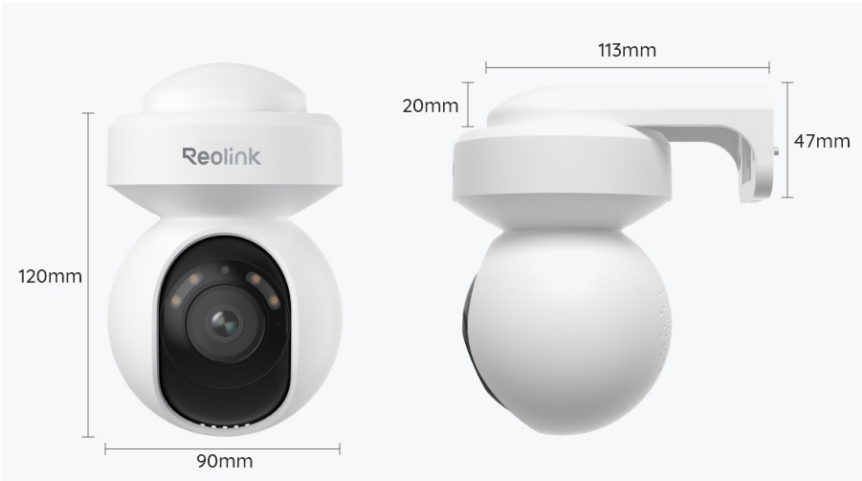

## Gallery & Specs

1. Bracket
2. Daylight sensor
3. 3000K warm light
4. Microphone
5. Lens
6. IR LEDs

- 1. Speaker
- 2. Heat dissipation holes
- 3. Reset hole
- 4. microSD card slot

- 1. Power port
- 2. Network port
- 3. Waterproof lid