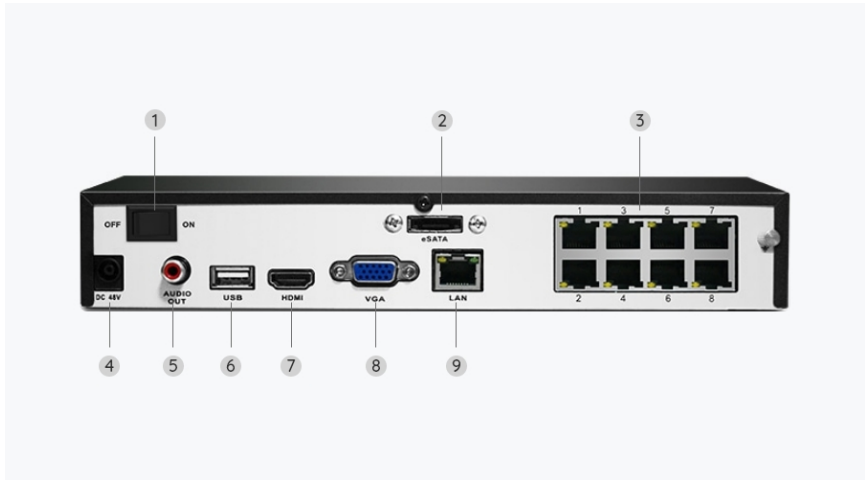

Synchronous Playback	Up to 4 channels
Storage	
Internal HDD	
External HDD	
Capacity	
External Interface	
USB Interface	2 x USB 2.0
Network Interface	
PoE	
Max. Power Per Port	25W
Supported Standard	IEEE 802.3 af/at
Network	
Network Protocols	
Browsers Supported	
OS Supported	PC: Windows, Mac OS; smartphone: iOS, Android
Max. User Access	20 users (1 admin account & 19 user accounts); up to 12 simultaneous video streams (10 substreams & 2 mainstreams)
General	
Power Supply	DC 48V~54V
Power Consumption	<10W (without HDD & PoE)
Working Environment	Temperature: -10°C~+45°C (14°F~113°F); humidity: 10%~90%
Dimensions	330 x 45 x 285mm
Weight	2.4kg
Warranty	
Limited Warranty	

Gallery & Specs

1. Built-in Microphone
2. Screw Hole
3. Vandal-Proof Housing
4. IR LEDs
5. Lens
6. Spotlight
7. Speaker

1. microSD Card Slot
2. Reset Hole

1. Power Port
2. Network Cable
3. Waterproof Lid

1. USB Port
2. Power LED & HDD LED
3. Control Panel

1. On/Off Switch
2. eSATA Port
3. RJ45
4. Power Input
5. Audio Out
6. USB Port
7. HDMI Port
8. VGA Port
9. Network

www.reolink.com