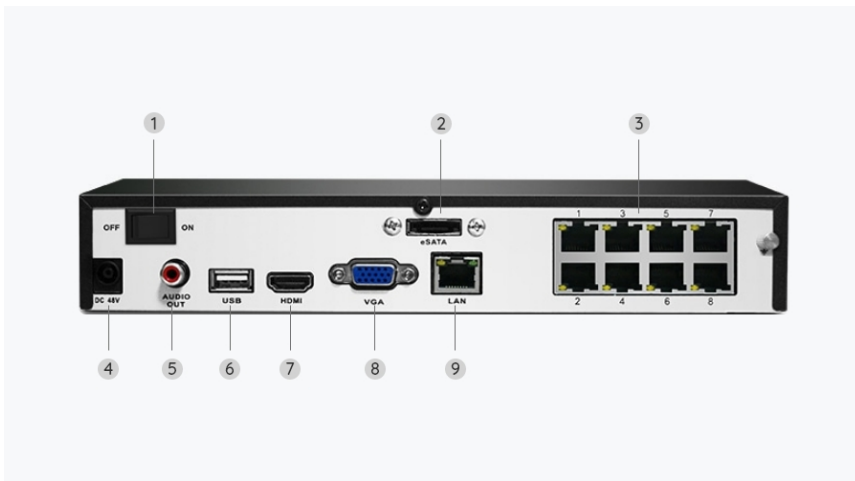

Gallery & Specs

1. Built-in Microphone
2. Screw Hole
3. Vandal-Proof Housing
4. IR LEDs
5. Lens
6. Spotlight
7. Speaker

1. microSD Card Slot
2. Reset Hole

1. Power Port
2. Network Cable
3. Waterproof Lid

1. USB Port
2. Power LED & HDD LED
3. Control Panel

1. On/Off Switch
2. eSATA Port
3. RJ45
4. Power Input
5. Audio Out
6. USB Port
7. HDMI Port
8. VGA Port
9. Network