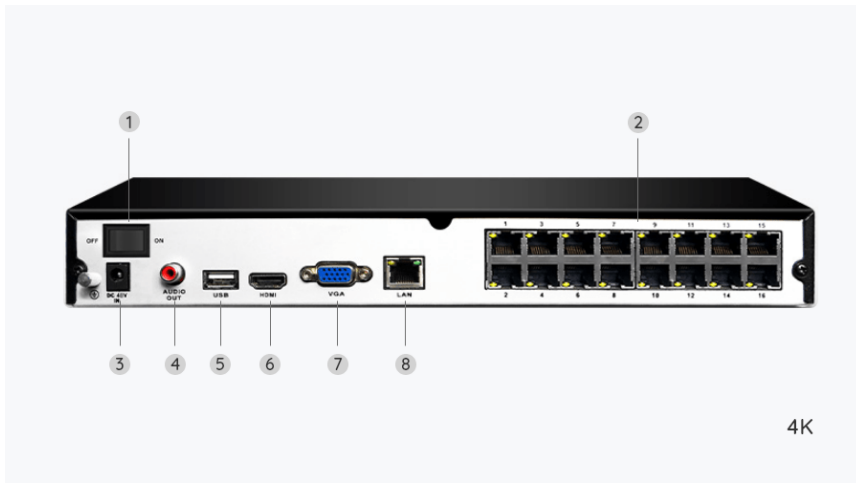

RLK16-833D8-A

4K 3X Optical Zoom Smart PoE Security Camera System with 4TB HDD & 16CH NVR for 24/7 Recording

- 4K UHD & 3X Optical Zoom
- Color Night Vision
- 4TB HDD 16-Channel NVR

Specifications

| Hardware | |
|---------------------------------|---------------------------|
| Hardware | N6MB01 |
| Video/Audio Input | |
| Video Input | |
| Audio Input | Cameras with built-in mic |
| Video/Audio Output | |
| Video Output | VGA, HDMI |
| HDMI Output Resolution | |
| VGA Output Resolution | |
| Audio Output | 1-channel, RCA |
| Decoding | |
| Video Format | H.265, H.264 |
| Live View / Playback Resolution | |

| | |
|---------------------------|---|
| Synchronous Playback | Up to 4 channels |
| Storage | |
| Internal HDD | |
| External HDD | |
| Capacity | |
| External Interface | |
| USB Interface | 2 x USB 2.0 |
| Network Interface | |
| PoE | |
| Max. Power Per Port | 25W |
| Supported Standard | IEEE 802.3 af/at |
| Network | |
| Network Protocols | |
| Browsers Supported | |
| OS Supported | PC: Windows, Mac OS; Smartphone: iOS, Android |
| Max. User Access | 20 users (1 admin account & 19 user accounts); supports up to 12 simultaneous video streams (10 substreams & 2 mainstreams) |
| General | |
| Power Supply | DC 52V/2.88A |
| Power Consumption | <10W (without HDD&PoE) |
| Working Environment | Temperature: -10°C~+55°C (14°F~131°F); humidity: 10%~90% |
| Dimensions | 330 x 45 x 285mm |
| Weight | 2.4kg |
| Warranty | |
| Limited Warranty | |

Gallery & Specs

1. Mount
2. Metal Aluminum Case
3. Spotlight
4. IR LEDs
5. High Definition Lens
6. Daylight Sensor
7. Built-in Mic
8. Speaker

Manual rotation only.

1. Power
2. Reset Button
3. Network

1. USB Port
2. Power LED/HDD LED
3. Control Panel

1. On/Off Switch
2. RJ45
3. Power Input
4. Audio Out
5. USB Port
6. HDMI Port
7. VGA Port
8. Network

www.reolink.com