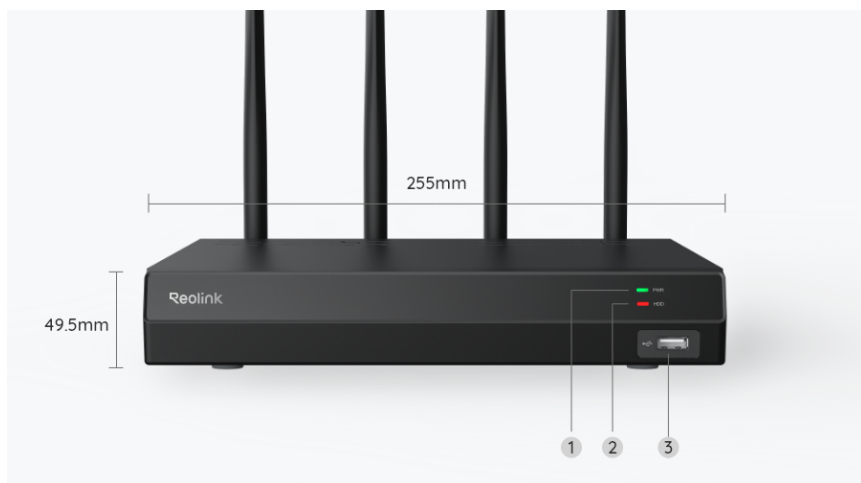

Warranty

Limited Warranty

2-year limited warranty. For support, visit <https://support.reolink.com/hc/en-us/>.

Gallery & Specs

1. Power LED
2. HDD LED
3. USB Port