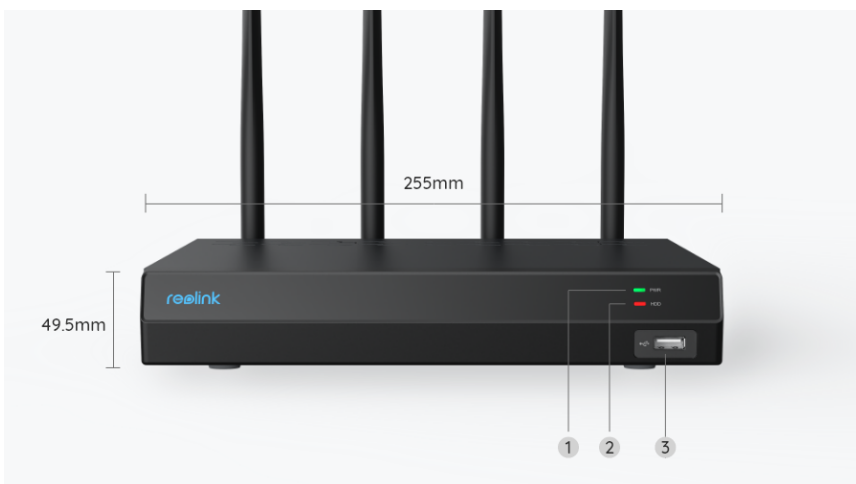

### All-Powerful 4K Security Kit with Next-Gen Wi-Fi 6

- 4K 8MP Ultra HD
- 2.4/5 GHz Dual-Band Wi-Fi
- 12-Channel WiFi NVR with 2TB HDD
- Person/Vehicle/Animal Detection

## Specifications

Video & Audio	
Image Sensor	1/2.7" CMOS sensor
Resolution	3840 x 2160 (8 megapixels) @20fps
Video Compression	H.265/H.264
Field of View	Horizontal: 88.8° Vertical: 45.2° Diagonal: 106.2°
Infrared Night Vision	"Up to 30 meters (100ft); LED: 2pcs/ 1.8w/850nm (Auto-switching with IR- cut filter)"
Color Night Vision	With spotlights: 1pcs/4.3w/6500k
Frame Rate	Mainstream: 2fps - 20fps (default: 20fps) Substream: 20fps
Code Rate	Mainstream: 2048Kbps - 5120Kbps (default: 4096Kbps) Substream: 1228Kbps
Audio	Two-way audio

## Gallery & Specs

1. Metal Aluminum Case
2. Spotlight
3. IR LEDs
4. High Definition Lens
5. Daylight Sensor
6. Antenna
7. Mount
8. Speaker
9. Built-in Mic

1. Power LED
2. HDD LED
3. USB Port

1. Antenna
2. Reset Button
3. Power Input
4. USB Port
5. HDMI Port
6. VGA Port
7. Audio Out
8. LAN Port (For Internet)
9. LAN Port (For Camera)