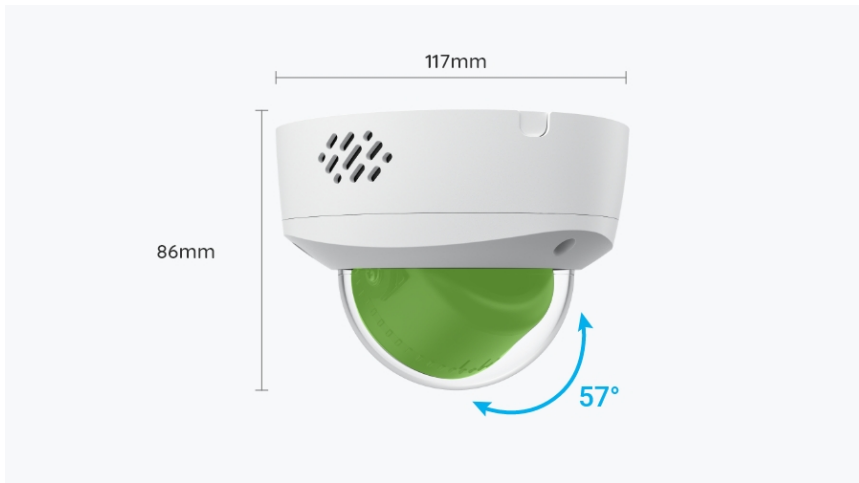

RLC-1240A

12MP IK10 Vandal-Proof Camera with 145° FOV

- 12MP UHD with 145° FOV
- Color Night Vision
- IK10 Vandal-Proof

Specifications

Video & Audio	
Image Sensor	1/2.49" CMOS sensor
Resolution	4512x2512 (12Megapixels) @20FPS
Lens	f=2.8mm/F1.6
Video Compression	H.265; H.264
Field of View	Horizontal: 121° Vertical: 63.4° Diagonal: 145°
Infrared Night Vision	Up tp 30 meters (100ft); LED: 2pcs/2W/850nm (Auto-switching with IR-cut filter)
Color Night Vision	With spotlights: 2pcs/3w/3000K (Adjustable)
Frame Rate	Main stream: 2fps -20fps (default: 20fps) Sub stream: 4fps - 20fps (default: 10fps)

Gallery & Specs

1. Built-in Mic
2. Metal Housing
3. Spotlight
4. Lens
5. IR LED
6. Daylight Sensor

1. microSD Card Slot
2. Reset Button

1. Power Port
2. Ethernet Port
3. Waterproof Lid