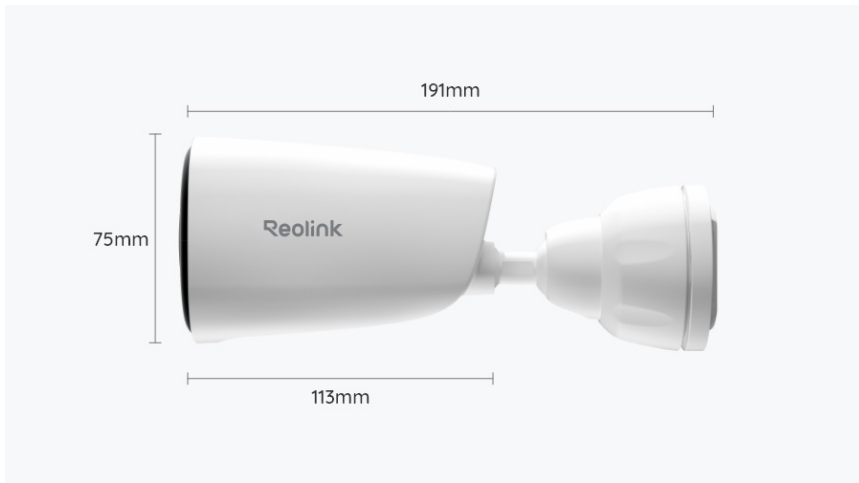

www.reolink.com