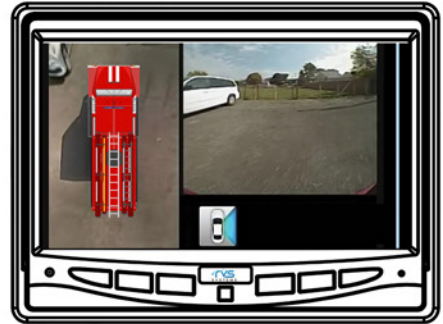

All other 360 systems help just for parking and tight driving situations. Our new 360 plus helps for lane changing and highway driving as well!

A bird's eye view around your vehicle is great but the view is limited to just a couple of feet. With two additional optional side cameras, your view is greatly expanded allowing for easy lane changing and complete elimination of side blind spots.

REGULAR BIRD'S EYE VIEW SYSTEM

360+

 Bird's Eye View Camera Placement

 Side View Camera Placement

 Bird's Eye View System viewing range

 Lane changing viewing angle

RVS-77550

360+ BIRD'S EYE VIEW CAMERA SYSTEM

Camera Views

Front View + Bird's Eye View

Rear View + Bird's Eye View

Right Side View + Bird's Eye View

Left Side View + Bird's Eye View

Right Side View

Left Side Camera View

360+ Cameras

4 Bird's Eye View Cameras

2 Lane Changing Cameras

Alternative Side Cameras Available

Activate side cameras with turn signal

and switch 360 view with optional

- Hi-rez remote control or
- Hi-rez button