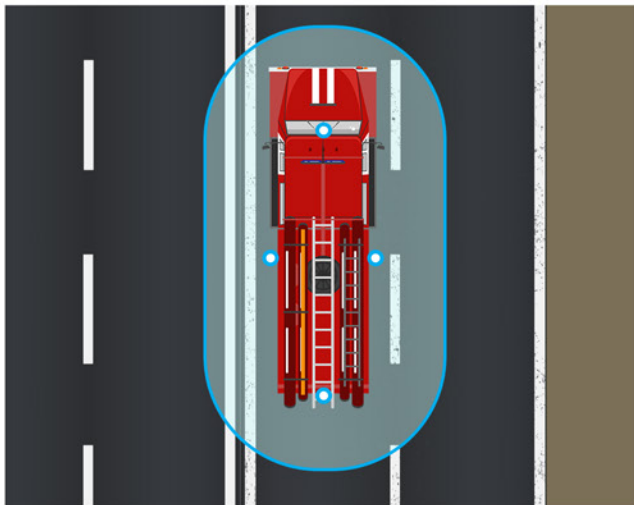

All other 360 systems help just for parking and tight driving situations. Our new 360 plus helps for lane changing and highway driving as well!

A bird's eye view around your vehicle is great but the view is limited to just a couple of feet. With two additional optional side cameras, your view is greatly expanded allowing for easy lane changing and complete elimination of side blind spots.

REGULAR BIRD'S EYE VIEW SYSTEM