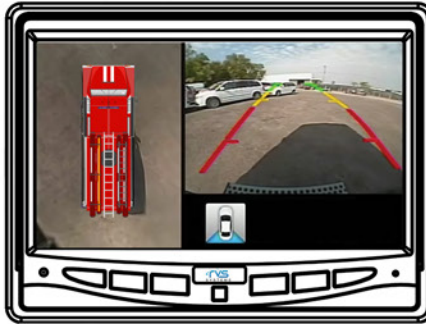

All other 360 systems help just for parking and tight driving situations. Our new 360 plus helps for lane changing and highway driving as well!

A bird's eye view around your vehicle is great but the view is limited to just a couple of feet. With two additional optional side cameras, your view is greatly expanded allowing for easy lane changing and complete elimination of side blind spots.

REGULAR BIRD'S EYE VIEW SYSTEM

360+

 Bird's Eye View Camera Placement

 Side View Camera Placement

 Bird's Eye View System viewing range

 Lane changing viewing angle

RVS-77550

360+ BIRD'S EYE VIEW CAMERA SYSTEM

Camera Views

Front View + Bird's Eye View

Rear View + Bird's Eye View

Right Side View + Bird's Eye View

Left Side View + Bird's Eye View

Right Side View

Left Side Camera View

360+ Cameras

4 Bird's Eye View Cameras

2 Lane Changing Cameras

Alternative Side Cameras Available

Activate side cameras with turn signal

and switch 360 view with optional

- Hi-rez remote control or
- Hi-rez button