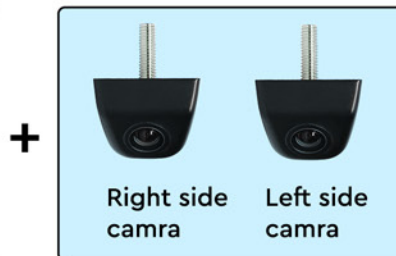

REGULAR BIRD'S EYE VIEW SYSTEM

360+

 Bird's Eye View Camera Placement

 Side View Camera Placement

 Bird's Eye View System viewing range

 Lane changing viewing angle

RVS-77550

360+ BIRD'S EYE VIEW CAMERA SYSTEM

Camera Views

Front View + Bird's Eye View

Rear View + Bird's Eye View

Right Side View + Bird's Eye View

Left Side View + Bird's Eye View

Right Side View

Left Side Camera View

360+ Cameras

4 Bird's Eye View Cameras

2 Lane Changing Cameras

Alternative Side Cameras Available

Activate side cameras with turn signal

and switch 360 view with optional

- Hi-rez remote control or
- Hi-rez button