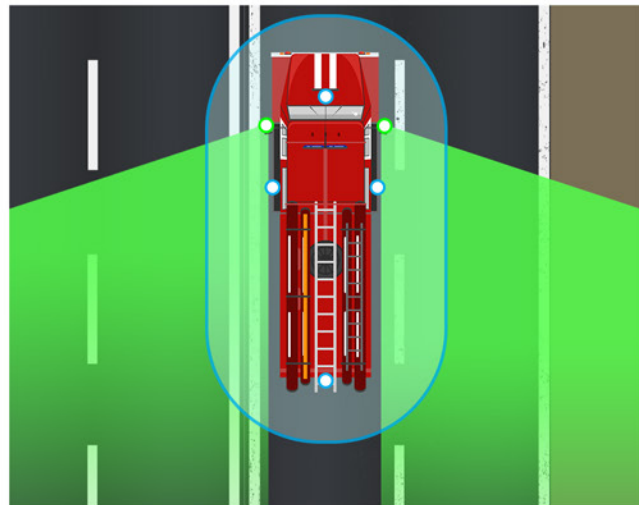

360+

Bird's Eye View Camera Placement

Side View Camera Placement

Bird's Eye View System viewing range

Lane changing viewing angle