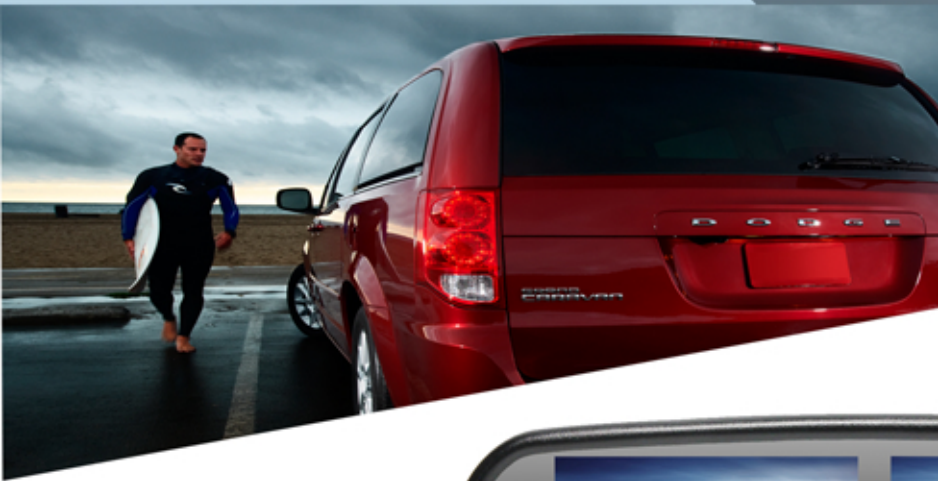

G-SERIES Rear View Replacement Mirror Monitor with Two 4.3" Displays

RVS-718-2SC

With two displays, this replacement mirror monitor allows connection of up to four cameras! You'll be able to mount two cameras at the front of the vehicle and two at the back and display both at the front or both at the back at the same time providing a complete view of the front and rear of your vehicle. You'll also be able to turn off these displays and use the mirror just like a regular rear view mirror.

ULTRA SHARP
DIGITAL IMAGE

ADDITIONAL CONNECTION
JOIN WITH UP TO TO 4 CAMERAS

TWO 4.3" LED DISPLAYS
FOR SIMULTANEOUS VIEWING