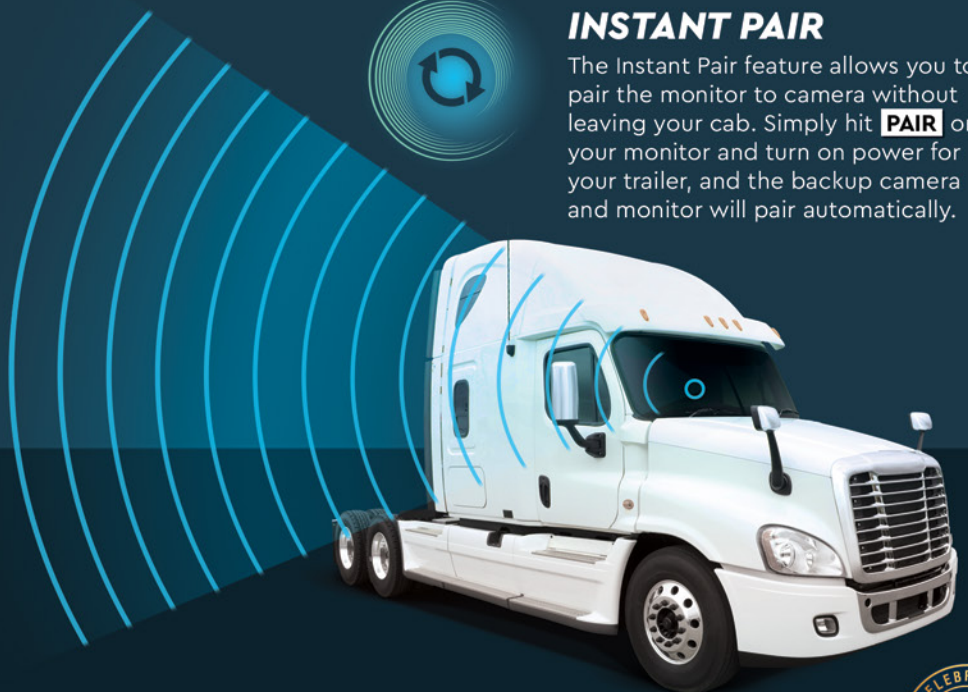

Wireless Backup Camera System with 5" Single Screen Monitor

RVS-155W

REAR VIEW
SAFETY
A Safe Fleet Brand

Perfection takes time, especially with something as complicated as wireless transmission. Our newest system was born from years of testing and multiple prototypes. Introducing a wireless camera system that really works in all conditions. This one camera setup boasts a 100' digital wireless range which is guaranteed to work even at highway speeds. Installation takes less than an hour and with a cigarette lighter plug or hardwire kit, the monitor installs instantly.

INSTANT PAIR

The Instant Pair feature allows you to pair the monitor to camera without leaving your cab. Simply hit **PAIR** on your monitor and turn on power for your trailer, and the backup camera and monitor will pair automatically.

RVS-155W

Wireless Backup Camera System with 5" Single Screen Monitor

Mounting Brackets

Attach your monitor to the dashboard (1) or windshield (2)

SYSTEM SPECIFICATION

MONITOR

PANEL SIZE	5" LED DIGITAL PANEL
VIDEO SYSTEM	NTSC / PAL AUTO DETECTION
RESOLUTION	480 X 3 (RGB) X272
BRIGHTNESS	450 CD/m ²
CONTRAST RATIO	500:1
SCREEN MODE	16:9
FIELD OF VIEW	TOP 50°, BOTTOM 70°, L/R 70°
AUDIO OUTPUT	OPTIONAL; 0.5W SPEAKER
DOT PITCH	0.077(W) × 0.231(H) MM
ACTIVE AREA	110.000(W) × 62.832(H) MM
POWER INPUT	DC10-32V
OPERATING TEMP.	-20°C ~ +70°C RH 90% MAX
STORING TEMP.	-30°C ~ +80°C RH 90% MAX
FREQUENCY	2400-2500MHZ
TRANSMISSION TYPE	DIGITAL WIRELESS
VIDEO INPUT	1 CHANNEL
VIDEO SOURCE	1VP-P 75Ω
AUTO PAIR	YES
POWER CONSUMPTION	ABOUT 4W
POWER SUPPLY	DC9-32V