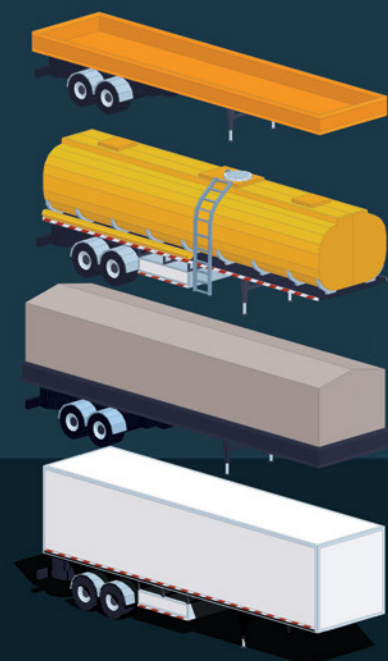

Wireless Backup Camera System with 5" Single Screen Monitor

RVS-155W

REAR VIEW
SAFETY
A Safe Fleet Brand

Perfection takes time, especially with something as complicated as wireless transmission. Our newest system was born from years of testing and multiple prototypes. Introducing a wireless camera system that really works in all conditions. This one camera setup boasts a 100' digital wireless range which is guaranteed to work even at highway speeds. Installation takes less than an hour and with a cigarette lighter plug or hardwire kit, the monitor installs instantly.

INSTANT PAIR

The Instant Pair feature allows you to pair the monitor to camera without leaving your cab. Simply hit **PAIR** on your monitor and turn on power for your trailer, and the backup camera and monitor will pair automatically.

RVS-155W

Wireless Backup Camera System with 5" Single Screen Monitor

Mounting Brackets

Attach your monitor to the dashboard (1) or windshield (2)

SYSTEM SPECIFICATION

MONITOR

PANEL SIZE	5" LED DIGITAL PANEL
VIDEO SYSTEM	NTSC / PAL AUTO DETECTION
RESOLUTION	480 X 3 (RGB) X272
BRIGHTNESS	450 CD/m ²
CONTRAST RATIO	500:1
SCREEN MODE	16:9
FIELD OF VIEW	TOP 50°, BOTTOM 70°, L/R 70°
AUDIO OUTPUT	OPTIONAL; 0.5W SPEAKER
DOT PITCH	0.077(W) × 0.231(H) MM
ACTIVE AREA	110.000(W) × 62.832(H) MM
POWER INPUT	DC10-32V
OPERATING TEMP.	-20°C ~ +70°C RH 90% MAX
STORING TEMP.	-30°C ~ +80°C RH 90% MAX
FREQUENCY	2400-2500MHZ
TRANSMISSION TYPE	DIGITAL WIRELESS
VIDEO INPUT	1 CHANNEL
VIDEO SOURCE	1VP-P 75Ω
AUTO PAIR	YES
POWER CONSUMPTION	ABOUT 4W
POWER SUPPLY	DC9-32V