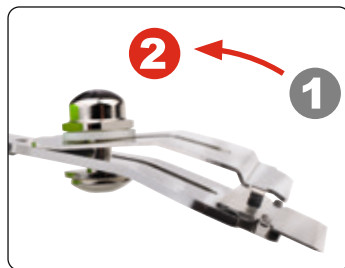

German Automotive Tool Innovator

QUICK-LOCK RAZOR SCRAPER

268 421

268 422

New design of razor scraper which has a quick-lock safety release mechanism. Perfect for use on hard to reach areas. Non slip, 2 component handle. Comes with 1 steel blade. Plastic and more steel blades available separately. Blade: 39 mm.

268 430 Quick-Lock Razor Scraper 12"

comes with 1 steel blade

268 440 Quick-Lock Razor Scraper 16"

comes with 1 steel blade

- # 268 421 Replacement Blade Plastic, 10 pcs.
- # 268 421/10 Replacement Blade Plastic, 10 x 10 pack
- # 268 421/100 Replacement Blade Plastic, 100x 10 pack
- # 268 422 Replacement Blade Stainless Steel, 10 pcs.
- # 268 422/10 Replacement Blade Stainless Steel, 10 x 10 pack
- # 268 422/100 Replacement Blade Stainless Steel, 100 x 10 pack