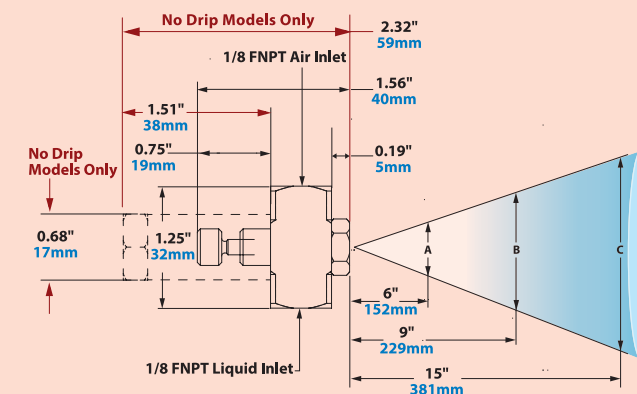

Dimensions and Airflow Pattern

DOWNLOAD drawings at EXAIR.com

Spray Nozzles

No Drip Only Dimensions in Red
See page 93 for No Drip Atomizing Nozzles

Model	Liquid Flow in GPH/LPH																Spray Dimensions at 8" (20cm) Siphon Height													
	Air				Gravity Head					Siphon Height							Air		Width			Max. Depth feet/m								
	Pressure PSI/BAR	SCFM/SLPM	18"	46cm	12"	30cm	6"	15cm	4"	10cm	8"	20cm	12"	30cm	24"	61cm	36"	91cm	Pressure PSI/BAR	A in	A cm		B in	B cm	C in	C cm				
SR8010SS	10	0.7	0.48	13.6	0.35	1.3	0.33	1.2	0.27	1.0	0.21	0.8	0.21	0.8	0.17	0.7	—	—	—	—	10	0.7	1.5	4	2	5	3	8	1.5	0.5
	20	1.4	0.68	19.2	0.41	1.6	0.40	1.5	0.43	1.6	0.27	1.0	0.26	1.0	0.24	0.9	0.23	0.9	—	—	20	1.4	1.5	4	2	5	3	8	1.5	0.5
	40	2.8	1.35	38.3	0.49	1.9	0.48	1.8	0.46	1.7	0.35	1.3	0.32	1.2	0.30	1.1	0.26	1.0	0.23	0.9	40	2.8	1.5	4	2	5	3	8	2	0.6
	60	4.1	2.12	59.9	0.53	2.0	0.52	2.0	0.50	1.9	0.40	1.5	0.42	1.6	0.33	1.3	0.28	1.1	0.25	0.9	60	4.1	1.5	4	2	5	3	8	3	0.9
SR8020SS	10	0.7	0.59	16.7	0.61	2.3	0.53	2.0	0.48	1.8	0.35	1.3	0.33	1.2	0.24	0.9	—	—	—	—	10	0.7	1.5	4	2	5	3	8	1.5	0.5
	20	1.4	1.16	32.8	0.73	2.8	0.7	2.6	0.66	2.5	0.58	2.2	0.55	2.1	0.4	1.5	0.35	1.3	—	—	20	1.4	1.5	4	2	5	3	8	2	0.6
	40	2.8	1.9	53.8	0.88	3.3	0.8	3.0	0.76	2.9	0.66	2.5	0.58	2.2	0.53	2.0	0.45	1.7	0.38	1.4	40	2.8	1.5	4	2	5	3	8	3	0.9
	60	4.1	2.62	74.2	0.96	3.6	0.92	3.5	0.82	3.1	0.75	2.8	0.68	2.6	0.6	2.3	0.52	2.0	0.46	1.7	60	4.1	1.5	4	2	5	3	8	4	1.2
SR8030SS	10	0.7	0.55	15.6	1.31	5.0	1.22	4.6	0.96	3.6	0.76	2.9	0.61	2.3	0.53	2.0	—	—	—	—	10	0.7	1.5	4	2	5	3	8	1.5	0.5
	20	1.4	1.06	30.0	1.66	6.3	1.59	6.0	1.23	4.7	1.07	4.1	1.13	4.3	0.92	3.5	0.76	2.9	—	—	20	1.4	1.5	4	2	5	3	8	3	0.9
	40	2.8	1.86	52.7	1.89	7.2	1.8	6.8	1.53	5.8	1.34	5.1	1.49	5.6	1.19	4.5	1.05	4.0	0.82	3.1	40	2.8	1.5	4	2	5	3	8	4	1.2
	60	4.1	2.45	69.4	1.98	7.5	1.86	7.0	1.58	6.0	1.46	5.5	1.74	6.6	1.34	5.1	1.29	4.9	1.04	3.9	60	4.1	1.5	4	2	5	3	8	5	1.5
SR8040SS	10	0.7	1.40	39.5	2.65	10.0	2.43	9.2	2.12	8.0	1.22	4.6	1.00	3.8	—	—	—	—	—	—	10	0.7	1.5	4	2	5	3	8	3	0.9
	20	1.4	2.03	57.5	3.01	11.4	2.86	10.8	2.53	9.6	1.78	6.7	1.57	6.0	1.37	5.2	—	—	—	—	20	1.4	1.5	4	2	5	3	8	4	1.2
	40	2.8	3.17	89.8	3.58	13.6	3.55	13.4	3.29	12.0	2.54	9.6	2.48	9.4	2.18	8.2	1.98	7.5	1.22	4.6	40	2.8	1.5	4	2	5	3	8	4	1.2
	60	4.1	4.42	125	4.09	15.5	3.99	15.1	3.75	14.0	3.03	11.5	2.98	11.3	2.85	11.0	2.59	9.8	2.11	8.0	60	4.1	1.5	4	2	5	3	8	5	1.5
SR8050SS	10	0.7	1.84	52.1	1.84	7.0	4.16	15.7	3.83	14.0	3.28	12.4	3.1	11.7	2.45	9.3	0.74	2.8	—	—	10	0.7	1.5	4	2	5	3	8	5	1.5
	20	1.4	2.93	82.9	2.93	11.1	5.53	20.9	3.7	14.0	4.12	15.6	3.51	13.3	3.98	15.0	3.35	12.7	1.8	6.8	20	1.4	1.5	4	2	5	3	8	7	2.1
	40	2.8	4.02	114	4.02	15.2	5.83	22.1	4.39	17.0	4.6	17.4	4.31	16.3	5.08	19.0	4.16	15.7	2.93	11.1	40	2.8	1.5	4	2	5	3	8	9	2.7
	60	4.1	5.12	145	5.12	19.4	5.92	22.4	5.56	21.0	5.5	20.8	5.09	19.3	5.33	20.0	5.18	19.6	3.84	14.5	60	4.1	1.5	4	2	5	3	8	10	3.0

11510 Goldcoast Drive • Cincinnati, OH 45249-1621 • Phone (513) 671-3322
FAX (513) 671-3363 • E-mail: techelp@exair.com • www.exair.com

Order Direct
We Ship From Stock