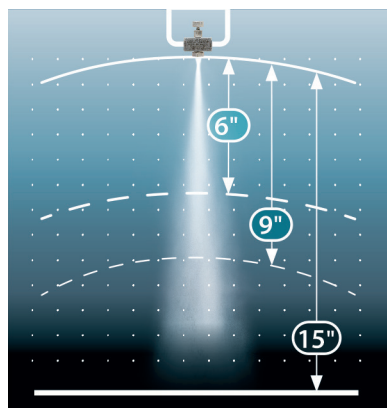

Air Atomizing Spray Nozzles

Siphon Fed Round Pattern - 1/8 NPT

Model: SR8010SS
Material: Type 303 Stainless Steel

Model: SR8020SS
Material: Type 303 Stainless Steel

Model: SR8030SS
Material: Type 303 Stainless Steel

Model: SR8040SS
Material: Type 303 Stainless Steel

Model: SR8050SS
Material: Type 303 Stainless Steel

Model SR8010SS, SR8020SS, SR8030SS, SR8040SS and SR8050SS

1/8 NPT siphon fed round pattern nozzles are great where no liquid pressure is available and a thin coating is needed at a specific area. Flow rate is adjustable via the adjusting valve. Siphon nozzles work best with a suction height of 36" (914mm) or less. Since these nozzles are siphon fed, the compressed airflow draws the liquid in and mixes it internally. Liquid flow is dependent both on the gravity or suction height and the airflow. Siphon fed round pattern nozzles provide the most liquid flow of any siphon fed nozzle.

Siphon or gravity fed for non-pressurized applications.

The amount of liquid applied by the Siphon Fed atomizing nozzles varies depending on valve or inlet pressures.

Dimensions and Airflow Pattern

DOWNLOAD drawings at EXAIR.com