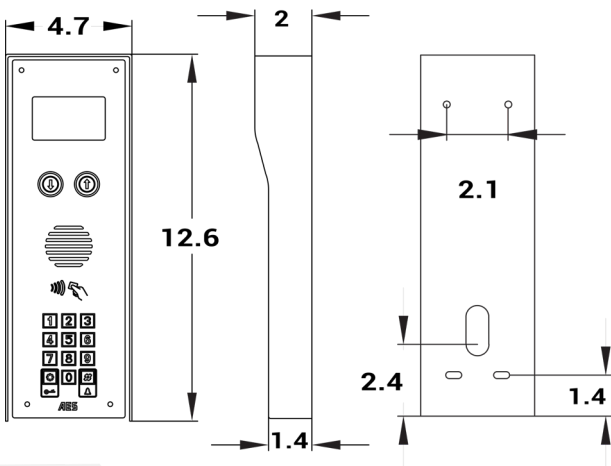

Pedestal unit - Full steel panel with white lighting.

MULTI-CL-PSPK-US

Sleek all-black panel with blue lighting.

MULTI-CL-IBPK-US

Full steel panel with white lighting.

MULTI-CL-ISPK-US

MULTI-CLASSIC IMPERIAL